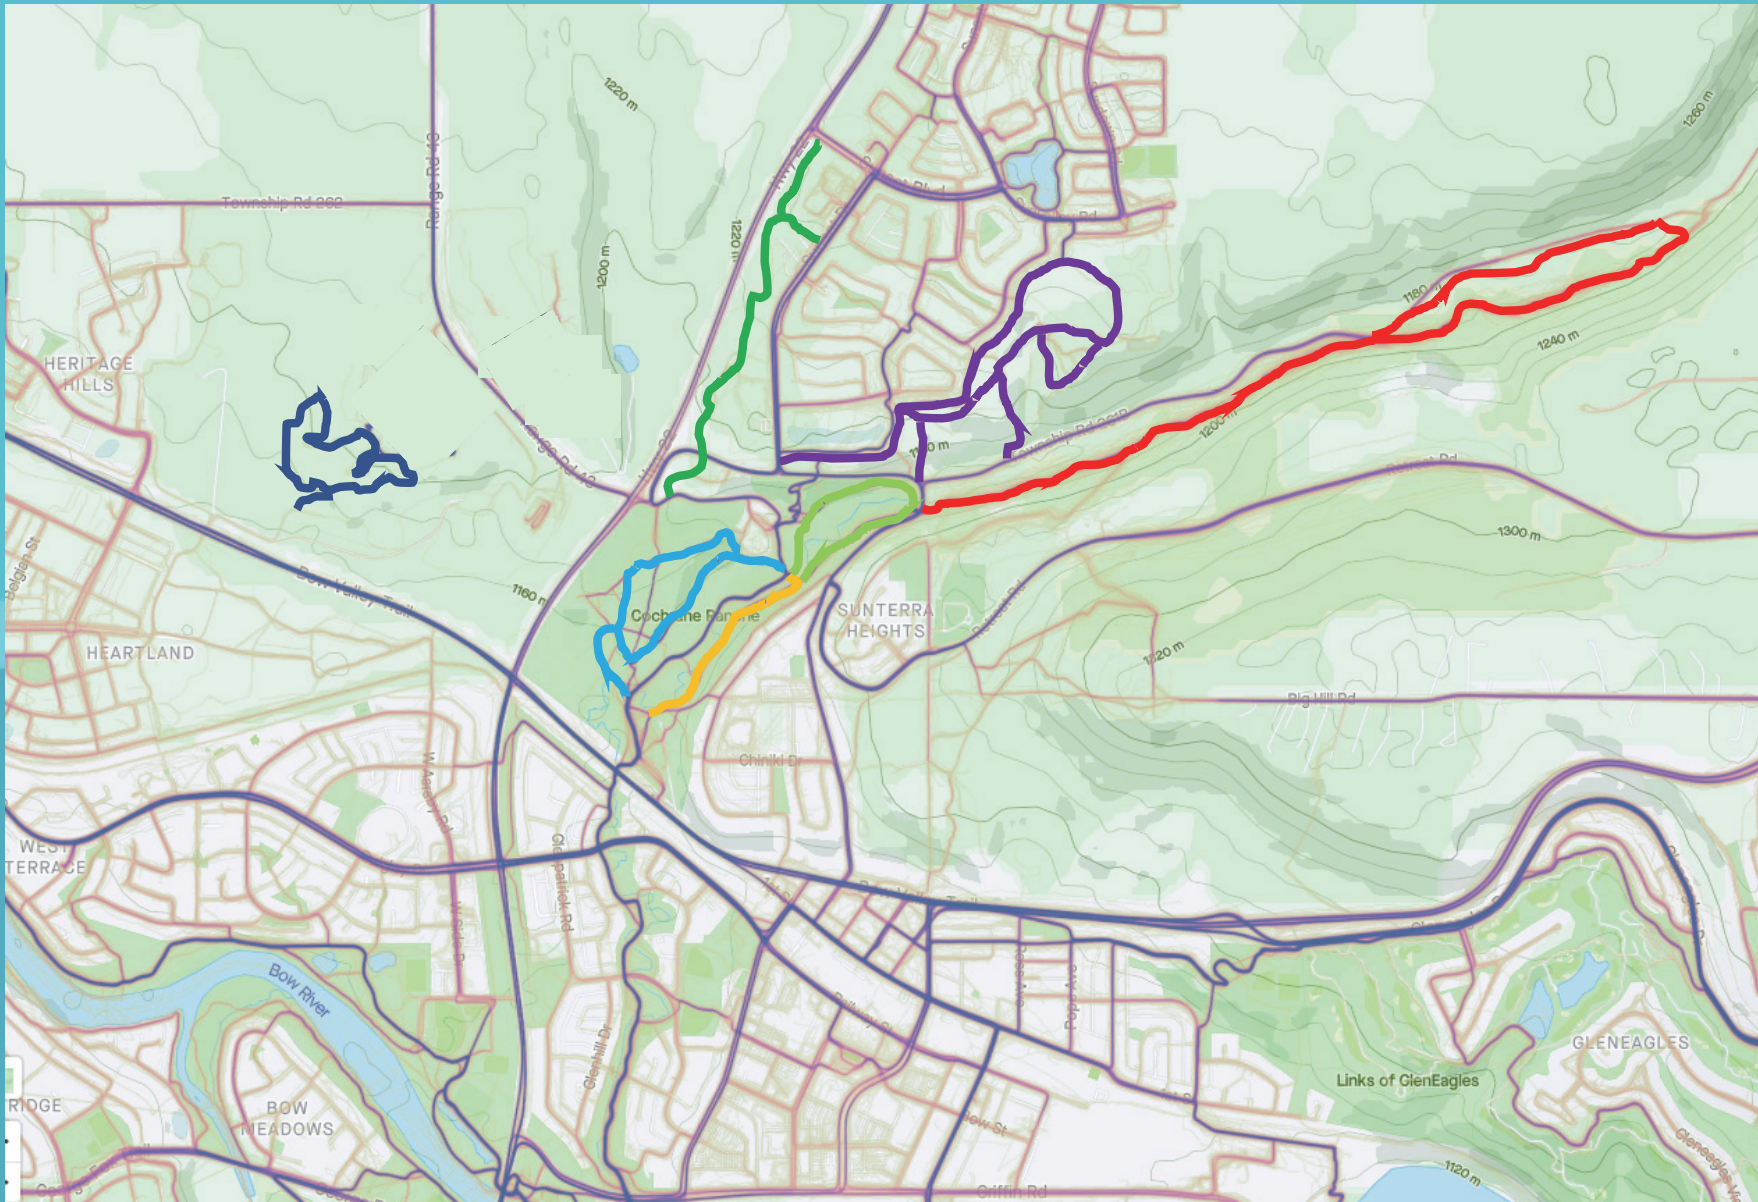

# Cochrane MTB Trail Map 2021 - Unofficial

- BCPS/MSF Trail – Name TBD - ~7km
- Ag Society – Buffalo Bean ~2.5km
- Grandfather Tree Trail - ~2km
- Cross Piston Loop - ~3km
- ‘Crocus Loop/Man of Vision Loop’ - ~2km
- Sunset Loop with Downhill sections- ~5km
- St Tim’s trail - ~2km